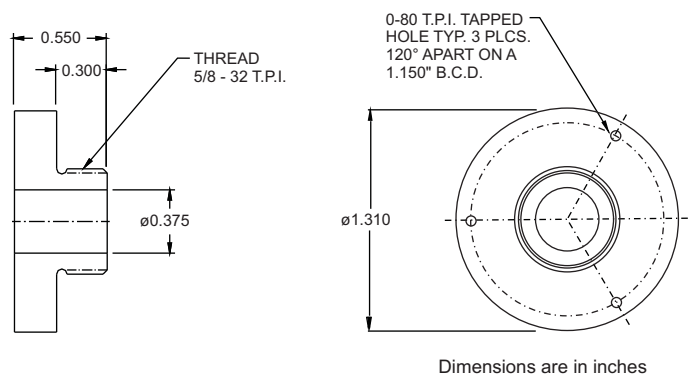

Laser Head Adapter Drawings

Laser Head Adapter #1 (BC 817)

Laser Head Adapter #2 (BC 830)

Laser Head Adapter #3 (BC 825)

Laser Head Adapter #4 (BC 826)

Laser Head Adapter #5 (BC 824)

Laser Head Adapter #6 (BC 919)

Laser Head Adapter #20 (BC 837)

Laser Head Adapter #21 (BC 15351)

Laser Head Adapter #22 (BC 15368)

Laser Head Adapter Drawings

Adapter also includes BC 817

Dimensions are in inches

Laser Head Adapter #23 (BC 19791)