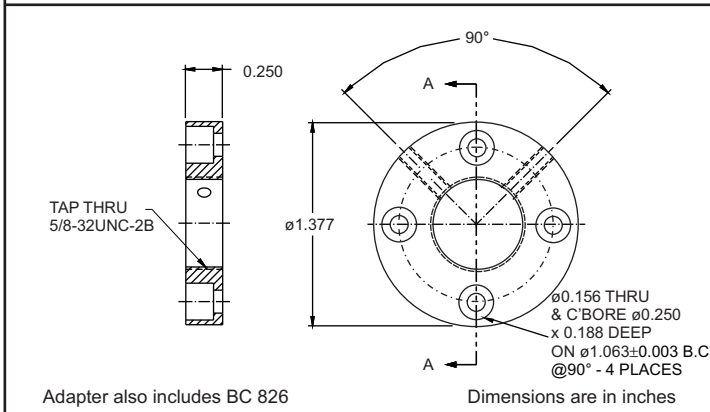

Laser Head Adapter #17 (BC 850)