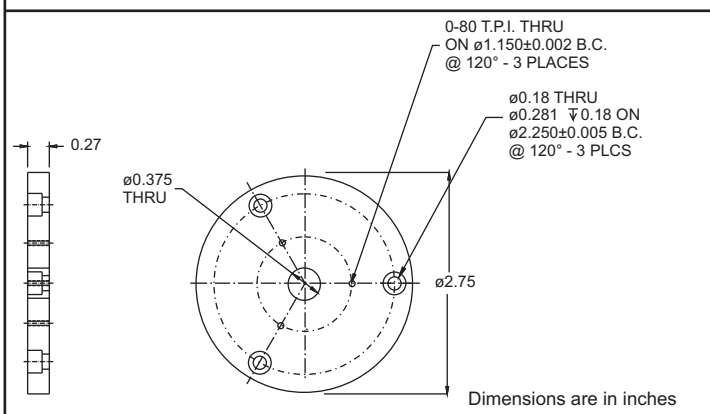

Laser Head Adapter Drawings

Laser Head Adapter Drawings

Laser Head Adapter #15 (BC 836)

Laser Head Adapter #16 (BC 802)

Laser Head Adapter #17 (BC 850)

Laser Head Adapter #18 (BC 765)

Laser Head Adapter #19 (BC 928)

Laser Head Adapter #20 (BC 837)

Laser Head Adapter #21 (BC 15351)

Laser Head Adapter #22 (BC 15368)

Laser Head Adapter Drawings

Adapter also includes BC 817

Dimensions are in inches

Laser Head Adapter #23 (BC 19791)