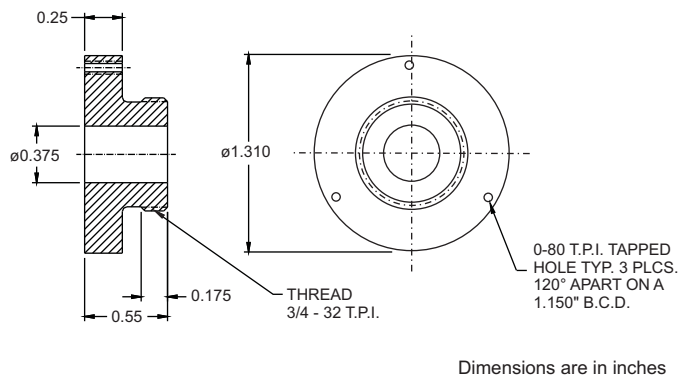

Laser Head Adapter Drawings

Laser Head Adapter #1 (BC 817)

Laser Head Adapter #2 (BC 830)

Laser Head Adapter #3 (BC 825)

Laser Head Adapter #4 (BC 826)

Laser Head Adapter #5 (BC 824)

Laser Head Adapter #6 (BC 919)

Laser Head Adapter #20 (BC 837)

Laser Head Adapter #21 (BC 15351)

Laser Head Adapter #22 (BC 15368)

Laser Head Adapter Drawings

Adapter also includes BC 817

Dimensions are in inches

Laser Head Adapter #23 (BC 19791)