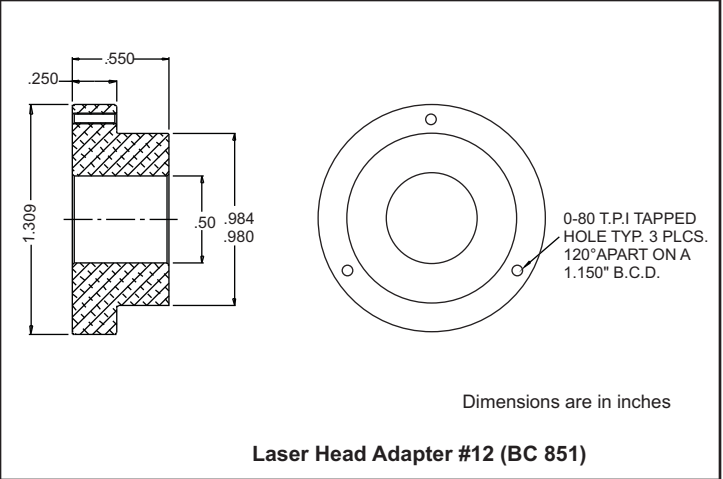

Laser Head Adapter Drawings