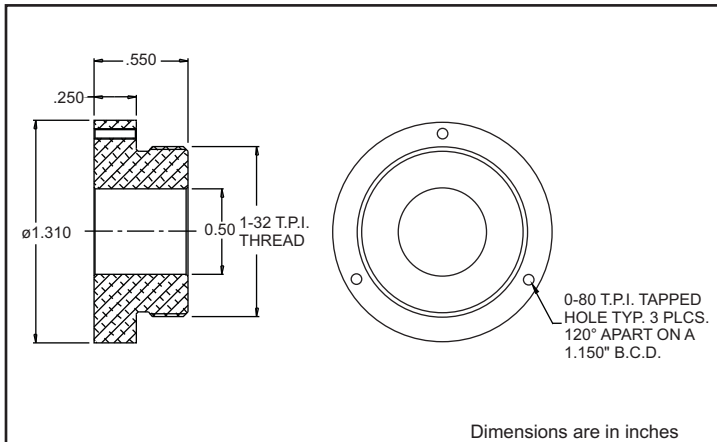

Laser Head Adapter Drawings

Laser Head Adapter #1 (BC 817)

Laser Head Adapter #2 (BC 830)

Laser Head Adapter #3 (BC 825)

Laser Head Adapter #4 (BC 826)

Laser Head Adapter #5 (BC 824)

Laser Head Adapter #6 (BC 919)

Laser Head Adapter #20 (BC 837)

Laser Head Adapter #21 (BC 15351)

Laser Head Adapter #22 (BC 15368)

Laser Head Adapter Drawings

Adapter also includes BC 817

Dimensions are in inches

Laser Head Adapter #23 (BC 19791)