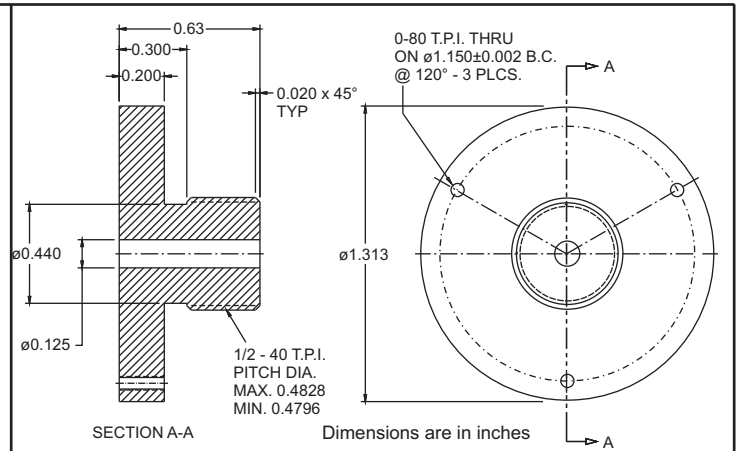

Laser Head Adapter #16 (BC 802)