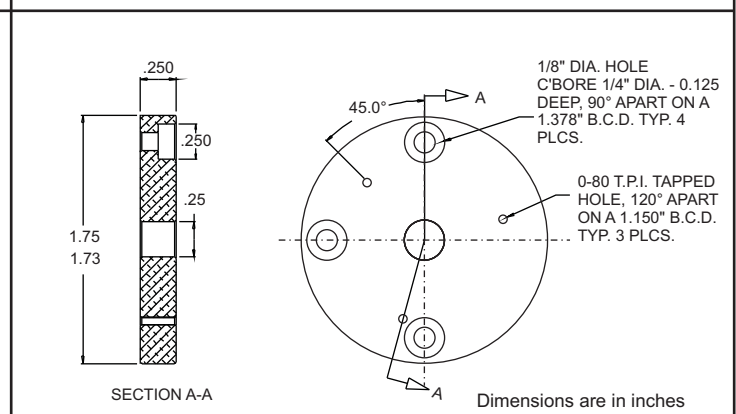

Laser Head Adapter Drawings

Laser Head Adapter Drawings

Laser Head Adapter #15 (BC 836)

Laser Head Adapter #16 (BC 802)

Laser Head Adapter #17 (BC 850)

Laser Head Adapter #18 (BC 765)

Laser Head Adapter #19 (BC 928)

Laser Head Adapter #20 (BC 837)

Laser Head Adapter #21 (BC 15351)

Laser Head Adapter #22 (BC 15368)

Laser Head Adapter Drawings

Adapter also includes BC 817

Dimensions are in inches

Laser Head Adapter #23 (BC 19791)