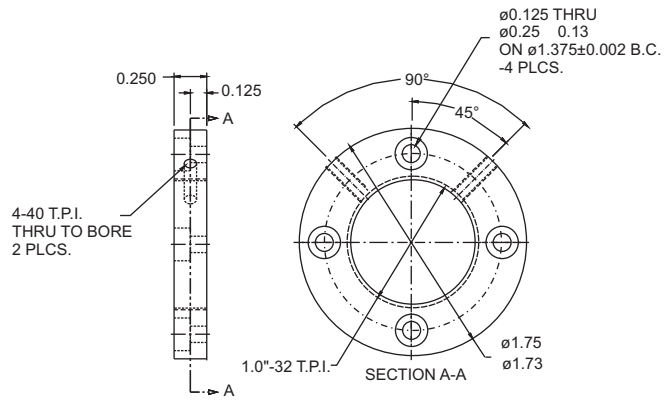

Laser Head Adapter #20 (BC 837)

Laser Head Adapter #21 (BC 15351)

Laser Head Adapter #22 (BC 15368)

Laser Head Adapter Drawings

Adapter also includes BC 817

Dimensions are in inches

Laser Head Adapter #23 (BC 19791)