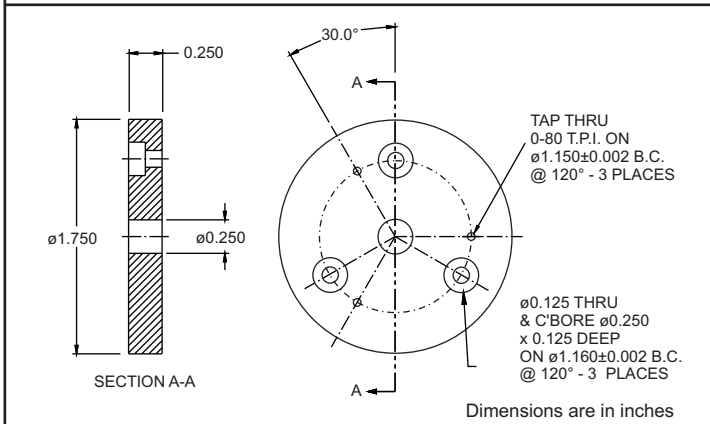

Laser Head Adapter Drawings

Laser Head Adapter Drawings

Laser Head Adapter #15 (BC 836)

Laser Head Adapter #16 (BC 802)

Laser Head Adapter #17 (BC 850)

Laser Head Adapter #18 (BC 765)

Laser Head Adapter #19 (BC 928)

Laser Head Adapter #20 (BC 837)

Laser Head Adapter #21 (BC 15351)

Laser Head Adapter #22 (BC 15368)

Laser Head Adapter Drawings

Adapter also includes BC 817

Dimensions are in inches

Laser Head Adapter #23 (BC 19791)