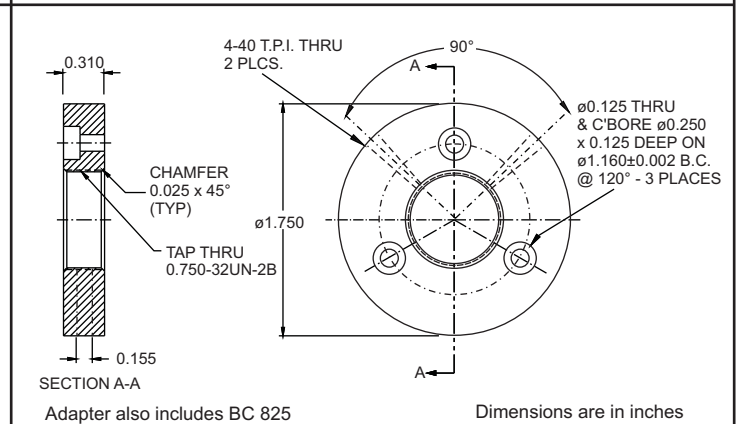

Laser Head Adapter Drawings

Laser Head Adapter Drawings

Laser Head Adapter #15 (BC 836)

Laser Head Adapter #16 (BC 802)

Laser Head Adapter #17 (BC 850)

Laser Head Adapter #18 (BC 765)

Laser Head Adapter #19 (BC 928)

Laser Head Adapter #20 (BC 837)

Laser Head Adapter #21 (BC 15351)

Laser Head Adapter #22 (BC 15368)

Laser Head Adapter Drawings

Adapter also includes BC 817

Dimensions are in inches

Laser Head Adapter #23 (BC 19791)