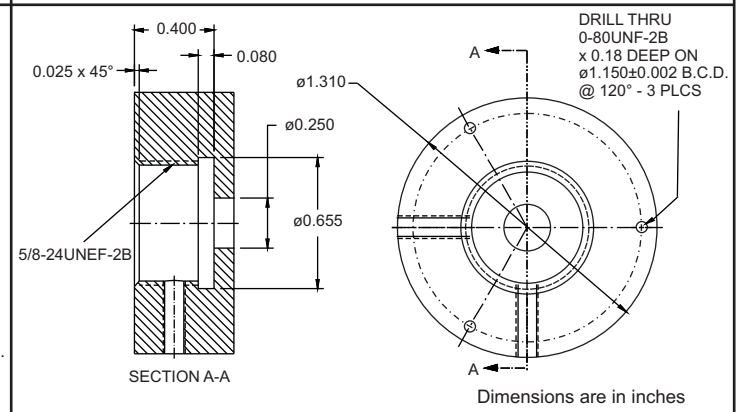

Laser Head Adapter Drawings

Laser Head Adapter Drawings

Laser Head Adapter #15 (BC 836)

Laser Head Adapter #16 (BC 802)

Laser Head Adapter #17 (BC 850)

Laser Head Adapter #18 (BC 765)

Laser Head Adapter #19 (BC 928)

Laser Head Adapter #20 (BC 837)

Laser Head Adapter #21 (BC 15351)

Laser Head Adapter #22 (BC 15368)

Laser Head Adapter Drawings

Adapter also includes BC 817

Dimensions are in inches

Laser Head Adapter #23 (BC 19791)