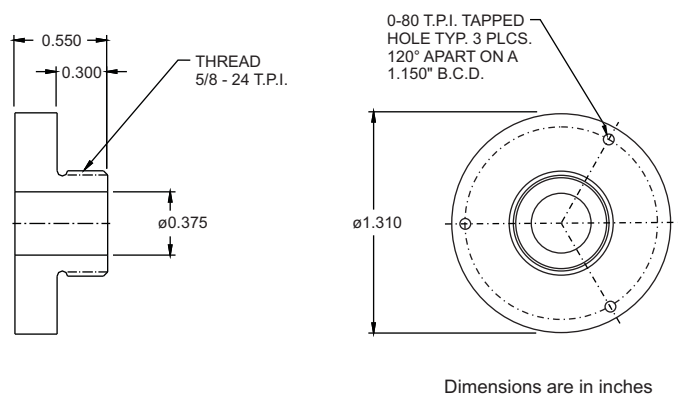

Laser Head Adapter Drawings

Laser Head Adapter #1 (BC 817)

Laser Head Adapter #2 (BC 830)

Laser Head Adapter #3 (BC 825)

Laser Head Adapter #4 (BC 826)

Laser Head Adapter #5 (BC 824)

Laser Head Adapter #6 (BC 919)

Laser Head Adapter #20 (BC 837)

Laser Head Adapter #21 (BC 15351)

Laser Head Adapter #22 (BC 15368)

Laser Head Adapter Drawings

Adapter also includes BC 817

Dimensions are in inches

Laser Head Adapter #23 (BC 19791)