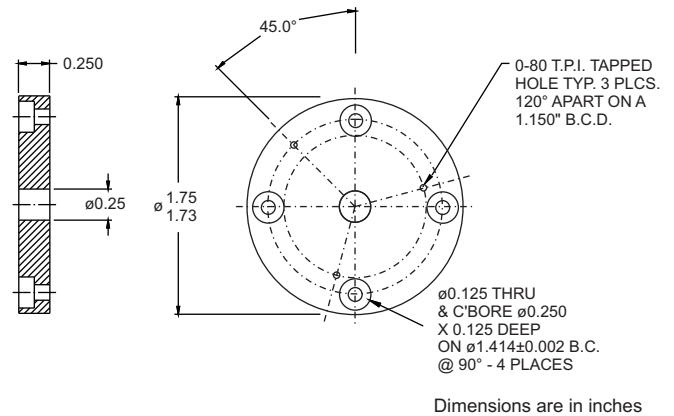

Laser Head Adapter Drawings

Laser Head Adapter #1 (BC 817)

Laser Head Adapter #2 (BC 830)

Laser Head Adapter #3 (BC 825)

Laser Head Adapter #4 (BC 826)

Laser Head Adapter #5 (BC 824)

Laser Head Adapter #6 (BC 919)

Laser Head Adapter #20 (BC 837)

Laser Head Adapter #21 (BC 15351)

Laser Head Adapter #22 (BC 15368)

Laser Head Adapter Drawings

Adapter also includes BC 817

Dimensions are in inches

Laser Head Adapter #23 (BC 19791)