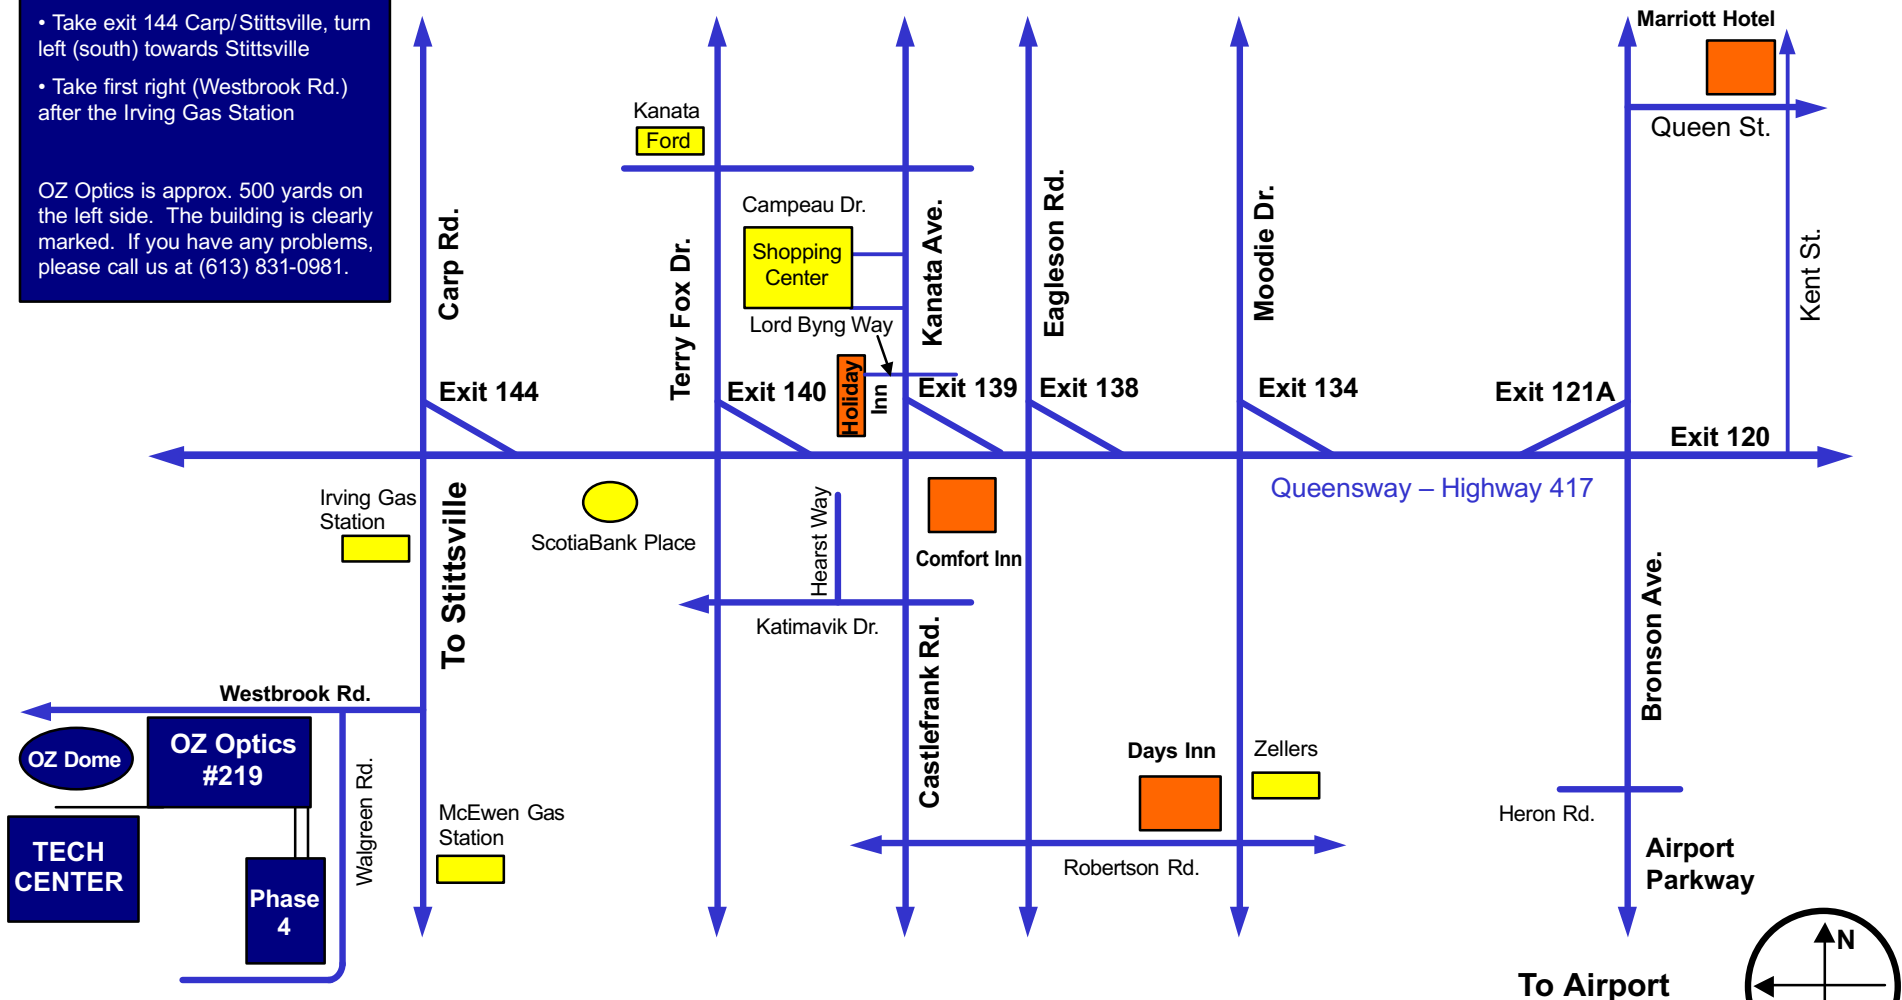

Map to OZ Optics & Hotels from Airport

Map not drawn to scale

To OZ Optics from Airport:

- Take Airport Parkway to Bronson Ave. North
- Follow Bronson to Hwy 417 West (Queensway)
- Continue West for approx. 35 Km
- Take exit 144 Carp/Stittsville, turn left (south) towards Stittsville
- Take first right (Westbrook Rd.) after the Irving Gas Station

OZ Optics is approx. 500 yards on the left side. The building is clearly marked. If you have any problems, please call us at (613) 831-0981.

Hotel Information:

Marriott Hotel, 100 Kent Steet, Ottawa

Tel: (613) 238-1122 Fax: (613) 783-4229

Days Inn, 350 Moodie Drive, Nepean

Tel: (613) 726-1717 Fax: (613) 726-1462

Comfort Inn, 222 Hearst Way, Kanata

Tel: (613) 592-2200 Fax: (613) 592-2200

Holiday Inn Select, 10 Lord Byng Way, Kanata

Tel: (613) 271-3057 Fax: (613) 271-3060

Oct. 2010