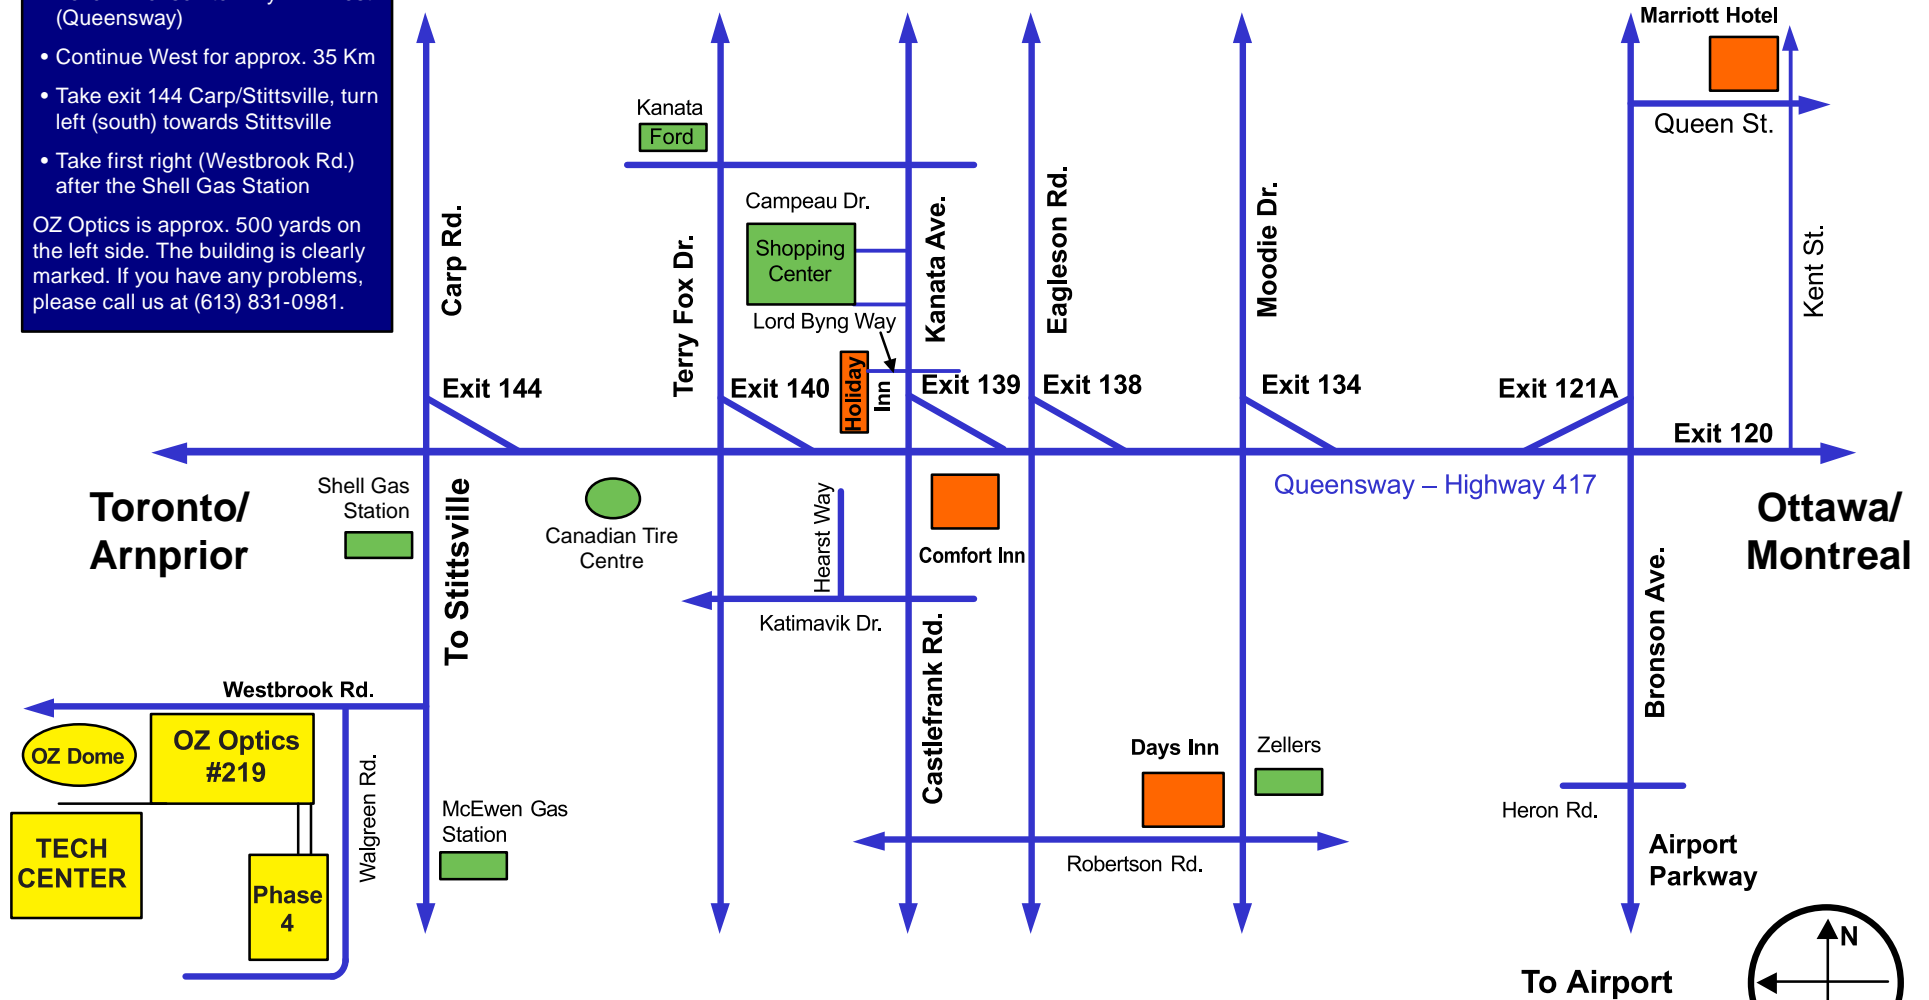

Map to OZ Optics & Hotels from Airport

Map not drawn to scale

To OZ Optics from Airport:

- Take Airport Parkway to Bronson Ave. North
- Follow Bronson to Hwy 417 West (Queensway)
- Continue West for approx. 35 Km
- Take exit 144 Carp/Stittsville, turn left (south) towards Stittsville
- Take first right (Westbrook Rd.) after the Shell Gas Station

OZ Optics is approx. 500 yards on the left side. The building is clearly marked. If you have any problems, please call us at (613) 831-0981.

Hotel Information:

Marriott Hotel, 100 Kent Street, Ottawa

Tel: (613) 238-1122 Fax: (613) 783-4229

Days Inn, 350 Moodie Drive, Nepean

Tel: (613) 726-1717 Fax: (613) 726-1462

Comfort Inn, 222 Hearst Way, Kanata

Tel: (613) 592-2200 Fax: (613) 592-2200

Holiday Inn Select, 10 Lord Byng Way, Kanata

Tel: (613) 271-3057 Fax: (613) 271-3060

May 2015