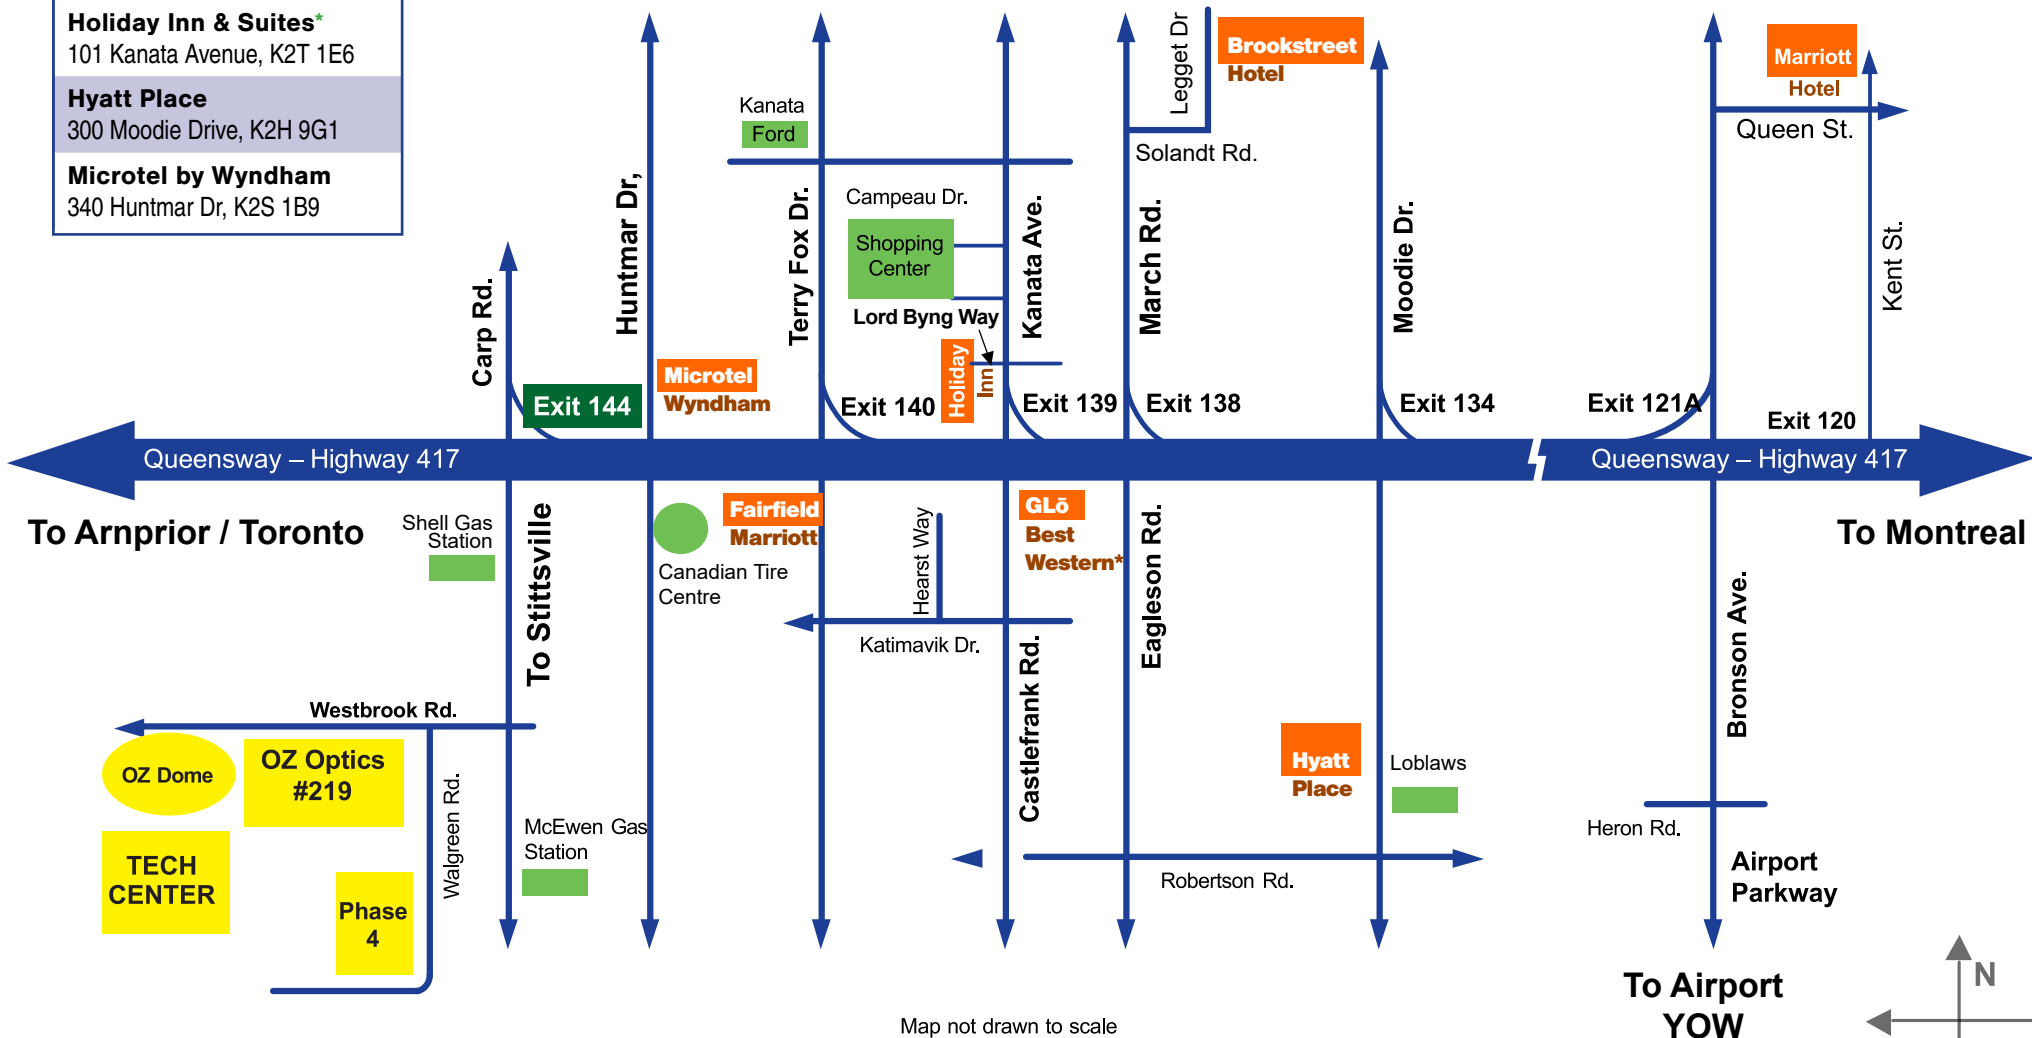

Map to OZ Optics & Hotels from Airport

Hotels	To OZ Optics from Airport:	
Brookstreet Hotel 525 Legget Drive, K2K 2W2	<ol style="list-style-type: none"> 1. Take Airport Parkway to Bronson Ave. North 2. Follow Bronson to Hwy 417 West (Queensway) 3. Continue West for approx. 35 Km 4. Take exit 144 Carp/Stittsville, turn left (south) towards Stittsville 5. Take first right (Westbrook Rd.) after the Shell Gas Station 	<p>OZ Optics is approx. 500 yards on the left side. The building is clearly marked. If you have any problems, please call us at (613) 831-0981.</p>
Fairfield by Marriott 578 Terry Fox Drive, K2L 4G8		
GLō Best Western* 160 Hearst Way, K2L 3A2		
Holiday Inn & Suites* 101 Kanata Avenue, K2T 1E6		
Hyatt Place 300 Moodie Drive, K2H 9G1		
Microtel by Wyndham 340 Huntmar Dr, K2S 1B9		